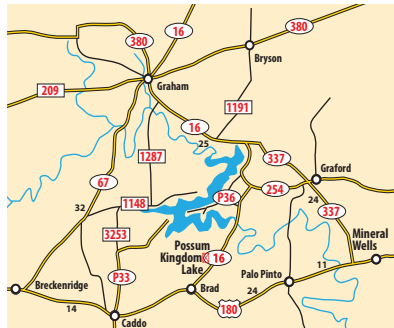

Possum Kingdom Lake Map

Click on the business name below to link to the business website for more information