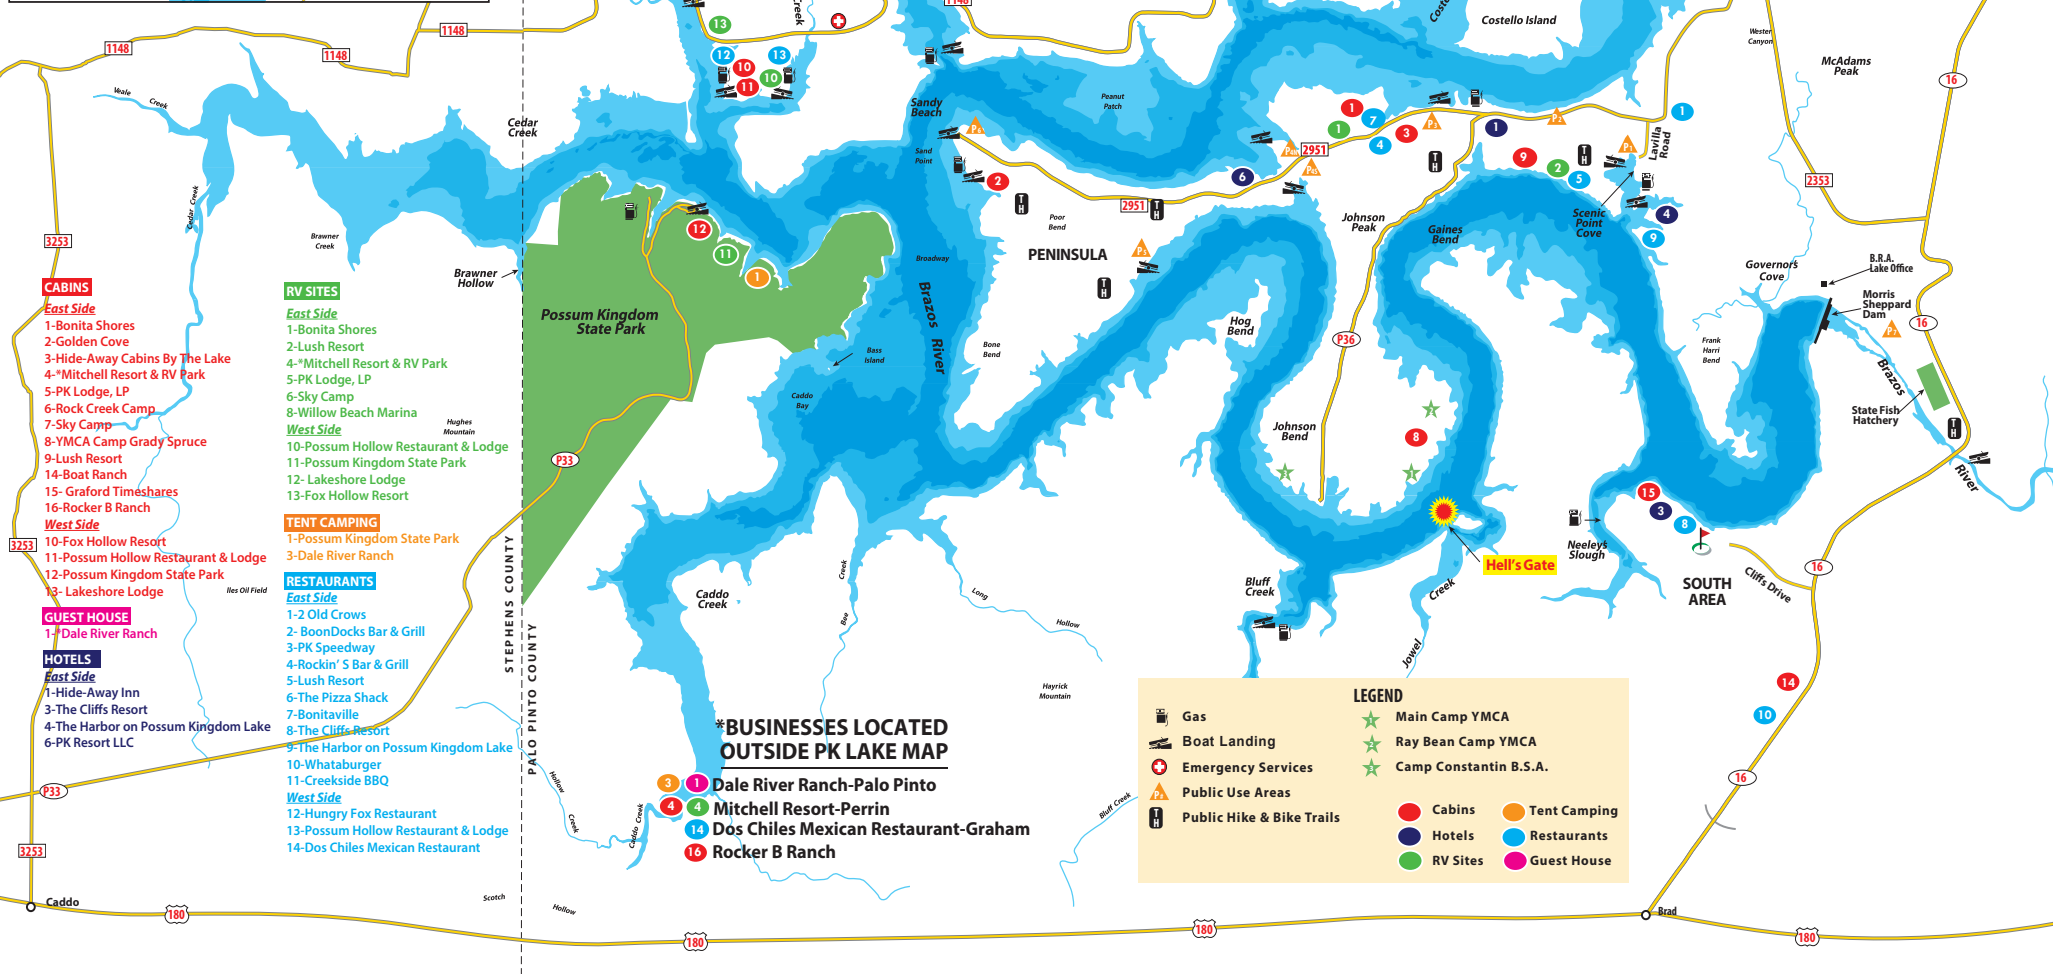

SEE LEFT INSET FOR MAP CONTINUATION