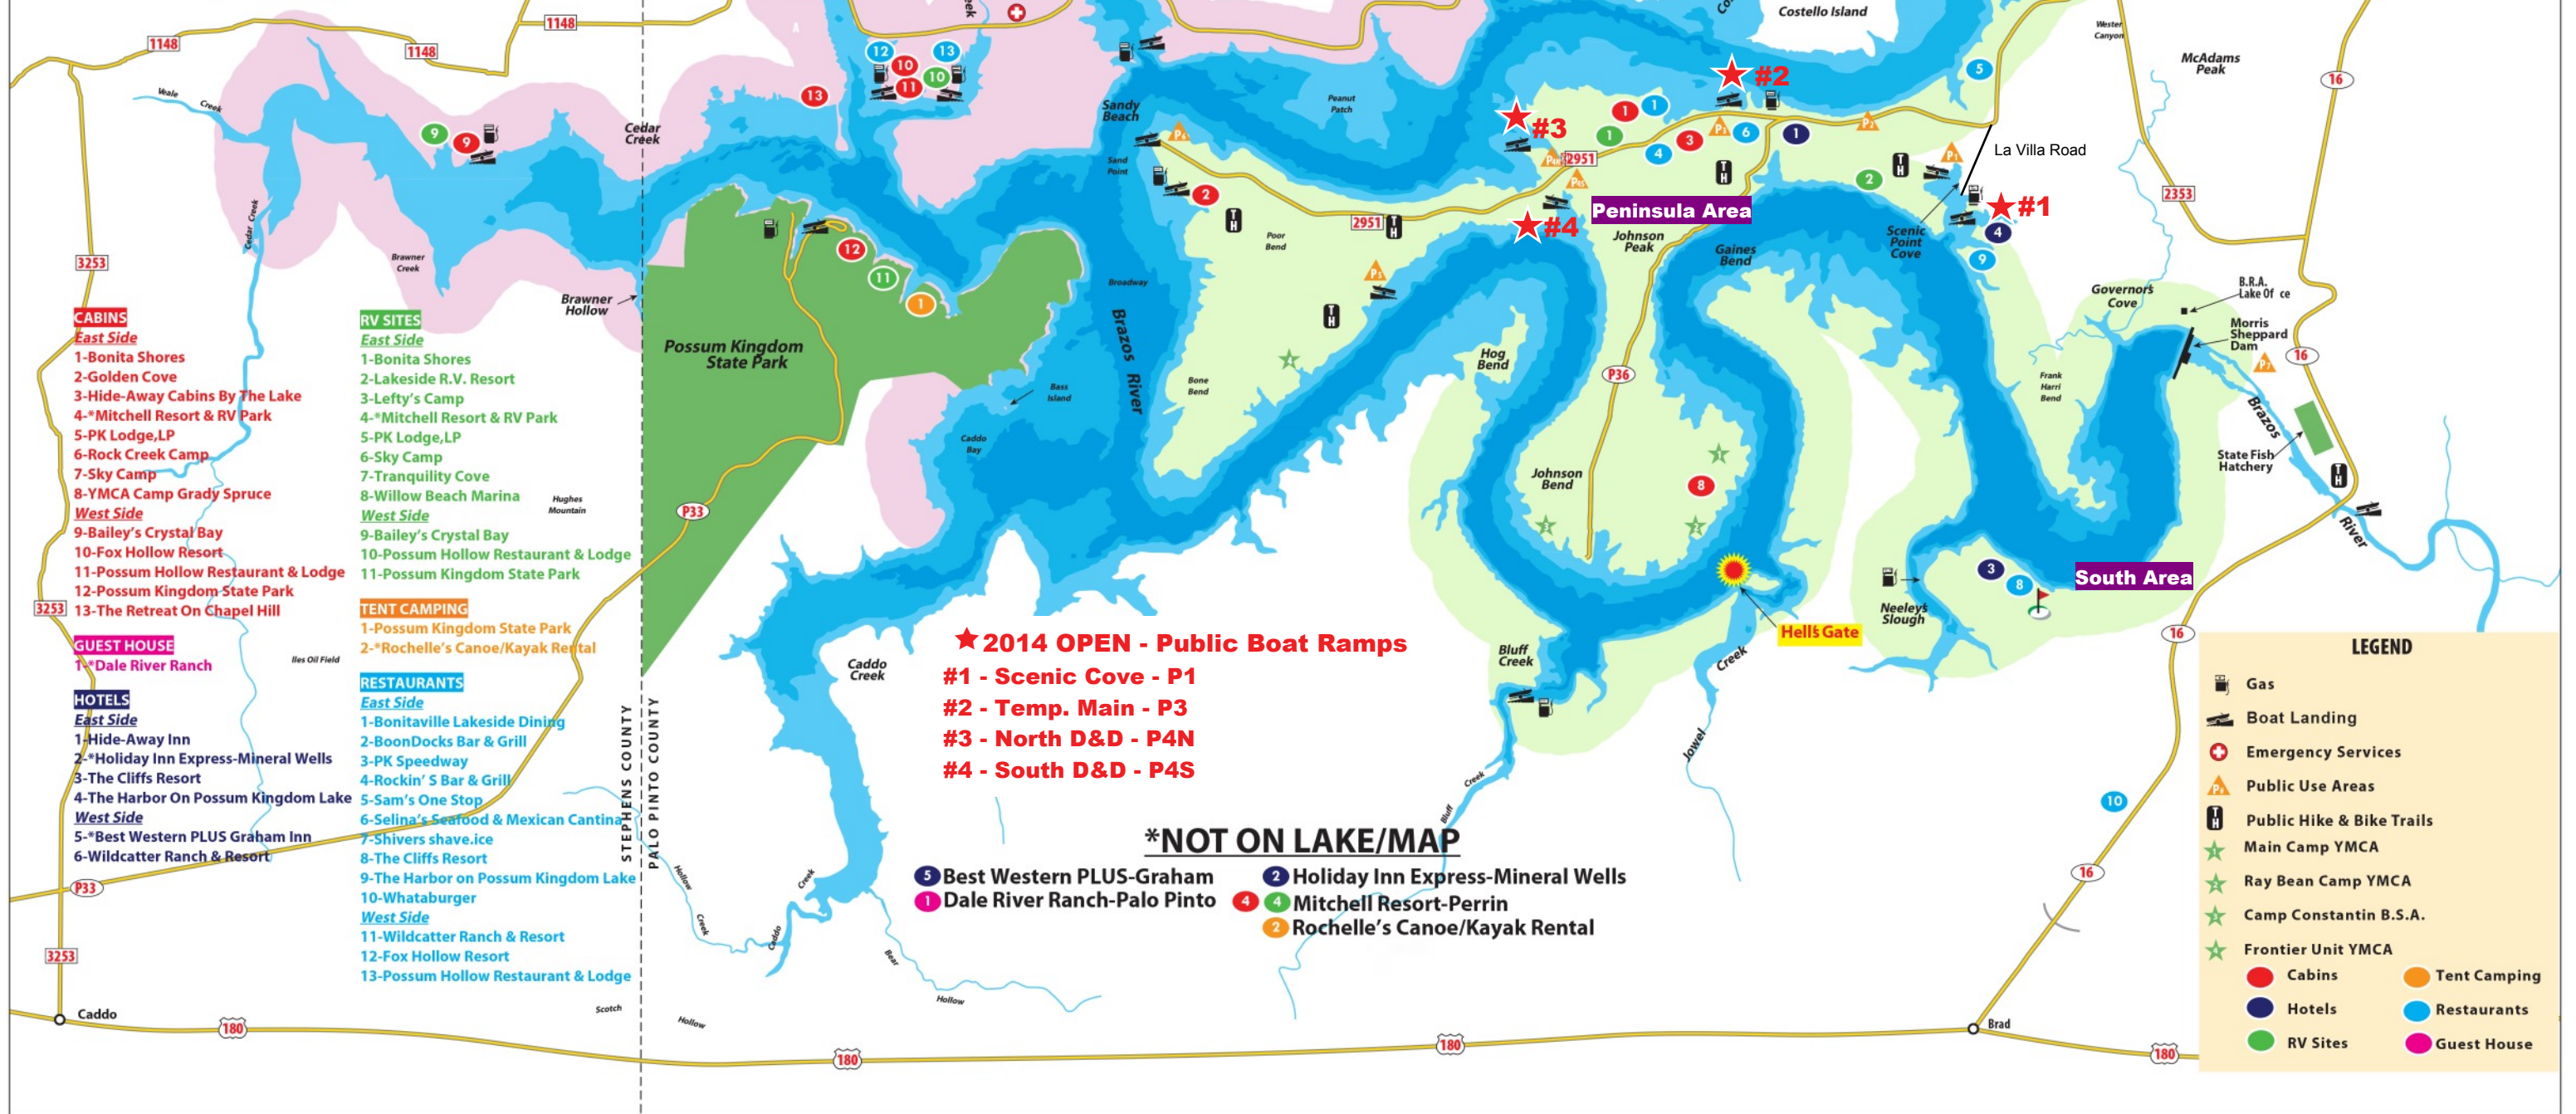

West Side  
East Side

SEE LEFT INSET FOR MAP CONTINUATION

- CABINS**  
*East Side*  
1-Bonita Shores  
2-Golden Cove  
3-Hide-Away Cabins By The Lake  
4-Mitchell Resort & RV Park  
5-PK Lodge,LP  
6-Rock Creek Camp  
7-Sky Camp  
8-YMCA Camp Grady Spruce  
*West Side*  
9-Bailey's Crystal Bay  
10-Fox Hollow Resort  
11-Possum Hollow Restaurant & Lodge  
12-Possum Kingdom State Park  
13-The Retreat On Chapel Hill
- GUEST HOUSE**  
1-Dale River Ranch
- HOTELS**  
*East Side*  
1-Hide-Away Inn  
2-Holiday Inn Express-Mineral Wells  
3-The Cliffs Resort  
4-The Harbor on Possum Kingdom Lake  
*West Side*  
5-Best Western PLUS Graham Inn  
6-Wildcatter Ranch & Resort
- RV SITES**  
*East Side*  
1-Bonita Shores  
2-Lakeside R.V. Resort  
3-Lefty's Camp  
4-Mitchell Resort & RV Park  
5-PK Lodge,LP  
6-Sky Camp  
7-Tranquility Cove  
8-Willow Beach Marina  
*West Side*  
9-Bailey's Crystal Bay  
10-Possum Hollow Restaurant & Lodge  
11-Possum Kingdom State Park
- TENT CAMPING**  
1-Possum Kingdom State Park  
2-Rochelle's Canoe/Kayak Rental
- RESTAURANTS**  
*East Side*  
1-Bonitaville Lakeside Dining  
2-BoonDocks Bar & Grill  
3-PK Speedway  
4-Rockin' S Bar & Grill  
5-Sam's One Stop  
6-Selina's Seafood & Mexican Cantina  
7-Shivers shave.ice  
8-The Cliffs Resort  
9-The Harbor on Possum Kingdom Lake  
10-Whataburger  
*West Side*  
11-Wildcatter Ranch & Resort  
12-Fox Hollow Resort  
13-Possum Hollow Restaurant & Lodge

★ 2014 OPEN - Public Boat Ramps  
#1 - Scenic Cove - P1  
#2 - Temp. Main - P3  
#3 - North D&D - P4N  
#4 - South D&D - P4S

\*NOT ON LAKE/MAP

- 5 Best Western PLUS-Graham  
1 Dale River Ranch-Palo Pinto  
2 Holiday Inn Express-Mineral Wells  
4 Mitchell Resort-Perrin  
3 Rochelle's Canoe/Kayak Rental