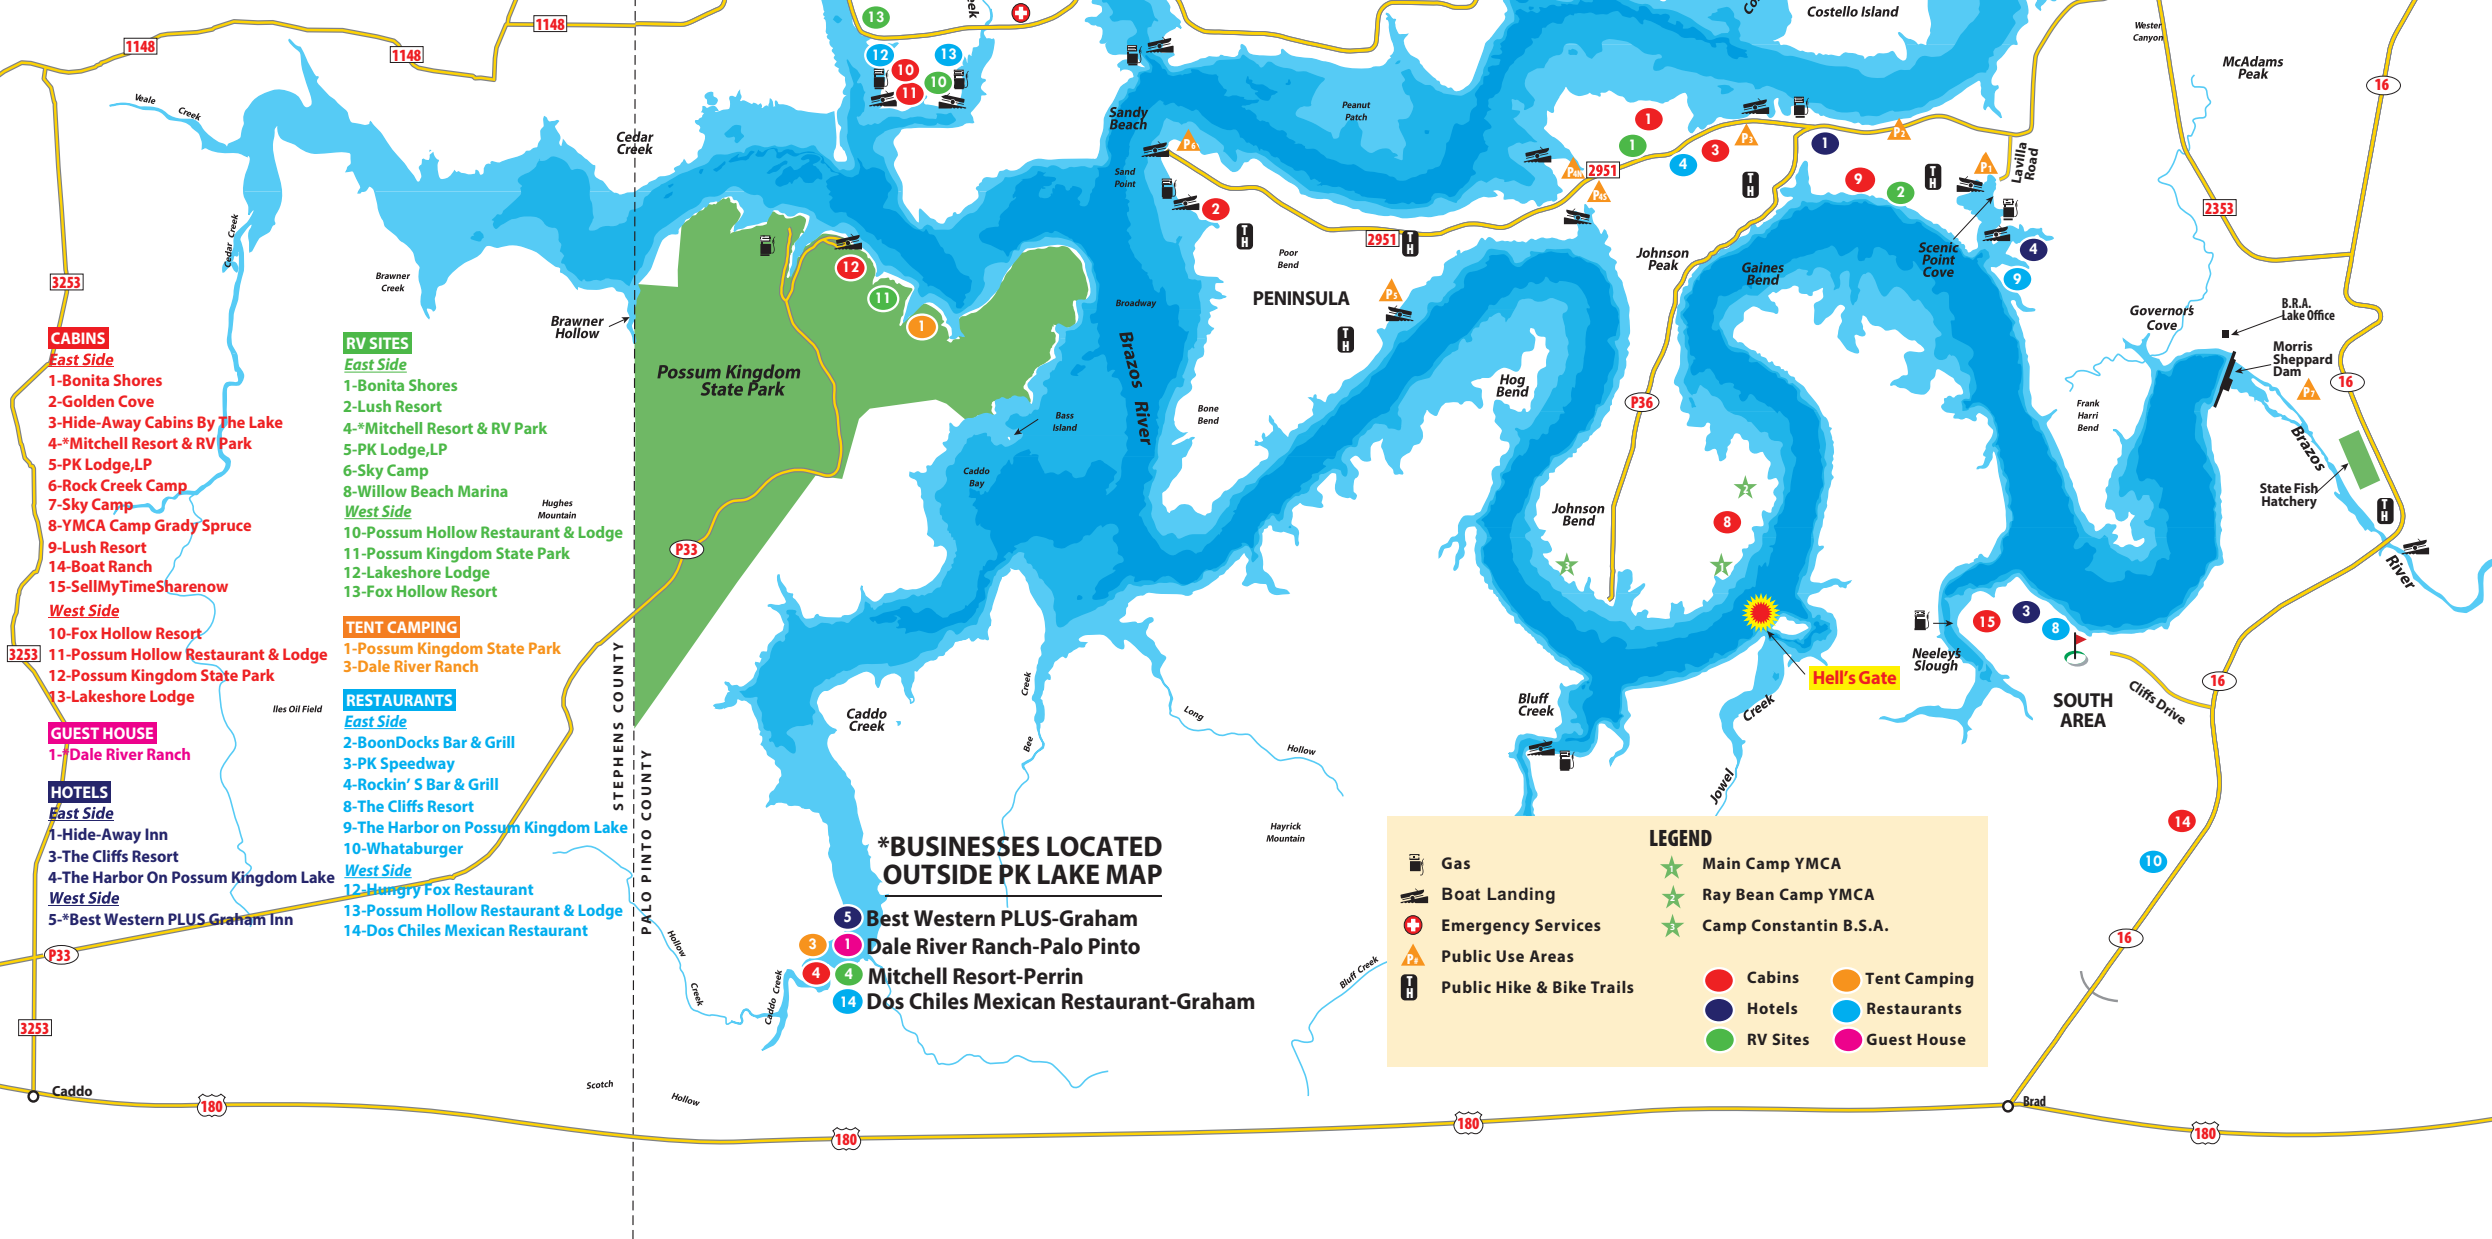

Possum Kingdom Lake Map

SEE LEFT INSET FOR MAP CONTINUATION

- CABINS**
- East Side*
- 1-Bonita Shores
- 2-Golden Cove
- 3-Hide-Away Cabins By The Lake
- 4-*Mitchell Resort & RV Park
- 5-PK Lodge,LP
- 6-Rock Creek Camp
- 7-Sky Camp
- 8-YMCA Camp Grady Spruce
- 9-Lush Resort
- 14-Boat Ranch
- 15-SellMyTimeSharenow
- West Side*
- 10-Fox Hollow Resort
- 11-Possum Hollow Restaurant & Lodge
- 12-Possum Kingdom State Park
- 13-Lakeshore Lodge
- GUEST HOUSE**
- 1-Dale River Ranch
- HOTELS**
- East Side*
- 1-Hide-Away Inn
- 3-The Cliffs Resort
- 4-The Harbor On Possum Kingdom Lake
- West Side*
- 5-*Best Western PLUS Graham Inn
- RV SITES**
- East Side*
- 1-Bonita Shores
- 2-Lush Resort
- 4-*Mitchell Resort & RV Park
- 5-PK Lodge,LP
- 6-Sky Camp
- 8-Willow Beach Marina
- West Side*
- 10-Possum Hollow Restaurant & Lodge
- 11-Possum Kingdom State Park
- 12-Lakeshore Lodge
- 13-Fox Hollow Resort
- TENT CAMPING**
- 1-Possum Kingdom State Park
- 3-Dale River Ranch
- RESTAURANTS**
- East Side*
- 2-BoonDocks Bar & Grill
- 3-PK Speedway
- 4-Rockin' S Bar & Grill
- 8-The Cliffs Resort
- 9-The Harbor on Possum Kingdom Lake
- 10-Whataburger
- West Side*
- 12-Hungry Fox Restaurant
- 13-Possum Hollow Restaurant & Lodge
- 14-Dos Chiles Mexican Restaurant

***BUSINESSES LOCATED OUTSIDE PK LAKE MAP**

- 5 Best Western PLUS-Graham
- 1 Dale River Ranch-Palo Pinto
- 4 Mitchell Resort-Perrin
- 14 Dos Chiles Mexican Restaurant-Graham

LEGEND

Gas	Main Camp YMCA
Boat Landing	Ray Bean Camp YMCA
Emergency Services	Camp Constantin B.S.A.
Public Use Areas	Cabins
Public Hike & Bike Trails	Tent Camping
	Hotels
	Restaurants
	RV Sites
	Guest House