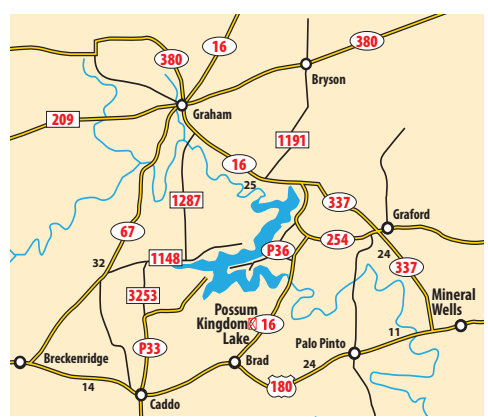

Possum Kingdom Lake Map

SEE LEFT INSET FOR MAP CONTINUATION

- CABINS**
- East Side*
- 1-Bonita Shores
- 2-Golden Cove
- 3-Hide-Away Cabins By The Lake
- 4-*Mitchell Resort & RV Park
- 5-PK Lodge,LP
- 6-Rock Creek Camp
- 7-Sky Camp
- 8-YMCA Camp Grady Spruce
- 9-Lush Resort
- 14-Boat Ranch
- 15-SellMyTimeSharenow
- West Side*
- 10-Fox Hollow Resort
- 11-Possum Hollow Restaurant & Lodge
- 12-Possum Kingdom State Park
- 13-Lakeshore Lodge
- GUEST HOUSE**
- 1-Dale River Ranch
- HOTELS**
- East Side*
- 1-Hide-Away Inn
- 3-The Cliffs Resort
- 4-The Harbor On Possum Kingdom Lake
- West Side*
- 5-*Best Western PLUS Graham Inn
- RV SITES**
- East Side*
- 1-Bonita Shores
- 2-Lush Resort
- 4-*Mitchell Resort & RV Park
- 5-PK Lodge,LP
- 6-Sky Camp
- 8-Willow Beach Marina
- West Side*
- 10-Possum Hollow Restaurant & Lodge
- 11-Possum Kingdom State Park
- 12-Lakeshore Lodge
- 13-Fox Hollow Resort
- TENT CAMPING**
- 1-Possum Kingdom State Park
- 3-Dale River Ranch
- RESTAURANTS**
- East Side*
- 2-BoonDocks Bar & Grill
- 3-PK Speedway
- 4-Rockin' S Bar & Grill
- 8-The Cliffs Resort
- 9-The Harbor on Possum Kingdom Lake
- 10-Whataburger
- West Side*
- 12-Hungry Fox Restaurant
- 13-Possum Hollow Restaurant & Lodge
- 14-Dos Chiles Mexican Restaurant

***BUSINESSES LOCATED OUTSIDE PK LAKE MAP**

- 5 Best Western PLUS-Graham
- 1 Dale River Ranch-Palo Pinto
- 4 Mitchell Resort-Perrin
- 14 Dos Chiles Mexican Restaurant-Graham

LEGEND

Gas	Main Camp YMCA
Boat Landing	Ray Bean Camp YMCA
Emergency Services	Camp Constantin B.S.A.
Public Use Areas	Cabins
Public Hike & Bike Trails	Tent Camping
	Hotels
	Restaurants
	RV Sites
	Guest House