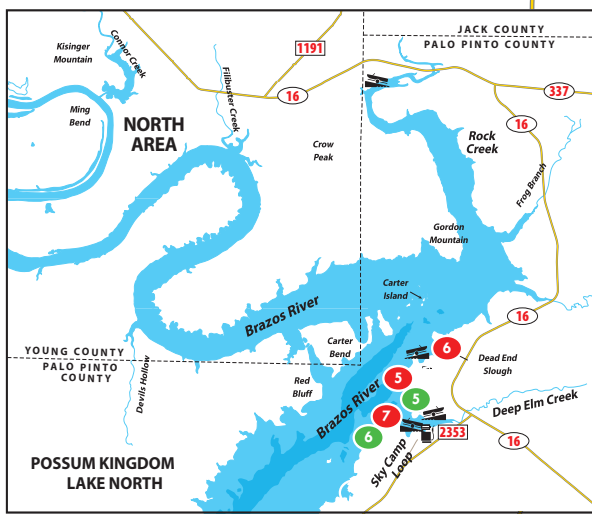

Possum Kingdom Lake Map

SEE LEFT INSET FOR MAP CONTINUATION

- CABINS**
- East Side*
- 1-Bonita Shores
- 2-Golden Cove
- 3-Hide-Away Cabins By The Lake
- 4-*Mitchell Resort & RV Park
- 5-PK Lodge,LP
- 6-Rock Creek Camp
- 7-Sky Camp
- 8-YMCA Camp Grady Spruce
- 9-Lush Resort
- 14-Boat Ranch
- 15-SellMyTimeSharenow
- West Side*
- 10-Fox Hollow Resort
- 11-Possum Hollow Restaurant & Lodge
- 12-Possum Kingdom State Park
- 13-Lakeshore Lodge
- GUEST HOUSE**
- 1-Dale River Ranch
- HOTELS**
- East Side*
- 1-Hide-Away Inn
- 3-The Cliffs Resort
- 4-The Harbor On Possum Kingdom Lake
- West Side*
- 5-*Best Western PLUS Graham Inn
- RV SITES**
- East Side*
- 1-Bonita Shores
- 2-Lush Resort
- 4-*Mitchell Resort & RV Park
- 5-PK Lodge,LP
- 6-Sky Camp
- 8-Willow Beach Marina
- West Side*
- 10-Possum Hollow Restaurant & Lodge
- 11-Possum Kingdom State Park
- 12-Lakeshore Lodge
- 13-Fox Hollow Resort
- TENT CAMPING**
- 1-Possum Kingdom State Park
- 3-Dale River Ranch
- RESTAURANTS**
- East Side*
- 2-BoonDocks Bar & Grill
- 3-PK Speedway
- 4-Rockin' S Bar & Grill
- 8-The Cliffs Resort
- 9-The Harbor on Possum Kingdom Lake
- 10-Whataburger
- West Side*
- 12-Hungry Fox Restaurant
- 13-Possum Hollow Restaurant & Lodge
- 14-Dos Chiles Mexican Restaurant

***BUSINESSES LOCATED OUTSIDE PK LAKE MAP**

- 5 Best Western PLUS-Graham
- 1 Dale River Ranch-Palo Pinto
- 4 Mitchell Resort-Perrin
- 14 Dos Chiles Mexican Restaurant-Graham

LEGEND

Gas	Main Camp YMCA
Boat Landing	Ray Bean Camp YMCA
Emergency Services	Camp Constantin B.S.A.
Public Use Areas	Cabins
Public Hike & Bike Trails	Tent Camping
	Hotels
	Restaurants
	RV Sites
	Guest House