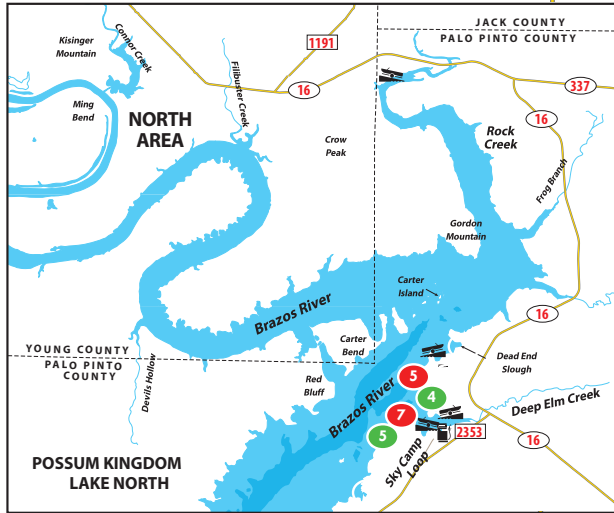

POSSUM KINGDOM LAKE MAP

Click on the business name or pin below to link to the business website for more information

SEE LEFT INSET FOR MAP CONTINUATION

- CABINS**
- East Side*
- 1-Bonita Shores
- 2-Golden Cove
- 3-Hide-Away Cabins By The Lake
- 4-*Mitchell Resort & RV Park
- 5-PK Lodge, LP
- 6-*Rocker B Ranch
- 7-Sky Camp
- 8-YMCA Camp Grady Spruce
- West Side*
- 9-Fox Hollow Resort
- 10-Lakeshore Lodge
- 11-Possum Hollow Restaurant & Lodge
- 12-Possum Kingdom State Park
- GUEST HOUSE**
- 1-*Dale River Ranch
- HOTELS**
- East Side*
- 1-Hide-Away Inn
- 2-Lush Resort
- 3-PK Resort LLC
- 4-The Cliffs Resort

- RV SITES**
- East Side*
- 1-Bonita Shores
- 2-Lush Resort
- 3-*Mitchell Resort & RV Park
- 4-PK Lodge, LP
- 5-Sky Camp
- 6-Willow Beach Marina
- West Side*
- 7-Fox Hollow Resort
- 8-Lakeshore Lodge
- 9-Possum Hollow Restaurant & Lodge
- 10-Possum Kingdom State Park
- TENT CAMPING**
- 1-Possum Kingdom State Park
- 3-*Dale River Ranch
- RESTAURANTS**
- East Side*
- 1-2 Old Crows
- 2-Bonitaville
- 3-BoonDocks Bar & Grill
- 4-Bubba's Shaved Ice
- 5-Lush Resort
- 6-Patterson's PK
- 7-The Cliffs Resort
- 8-The Pizza Shack
- 9-Whataburger
- West Side*
- 10-Dos Chiles Mexican Restaurant
- 11-Hungry Fox Restaurant
- 12-Possum Hollow Restaurant & Lodge

- *BUSINESSES LOCATED OUTSIDE PK LAKE MAP**
- 3 Dale River Ranch-Palo Pinto
 - 1 Mitchell Resort-Perrin
 - 10 Dos Chiles Mexican Restaurant Graham
 - 6 Rocker B Ranch

LEGEND

	Gas		Main Camp YMCA
	Boat Landing		Ray Bean Camp YMCA
	Emergency Services		Camp Constantin B.S.A.
	Public Use Areas		Cabins
	Public Hike & Bike Trails		Hotels
			RV Sites
			Tent Camping
			Guest House