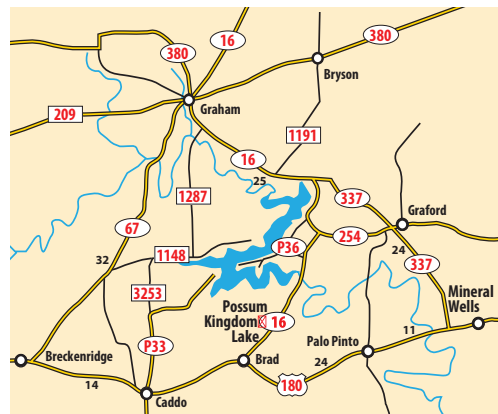

POSSUM KINGDOM LAKE MAP

Click on the business name or pin below to link to the business website for more information

SEE LEFT INSET FOR MAP CONTINUATION

- CABINS**
- East Side*
- 1-Bonita Shores
- 2-Golden Cove
- 3-Hide-Away Cabins By The Lake
- 4-*Mitchell Resort & RV Park
- 5-PK Lodge, LP
- 6-*Rocker B Ranch
- 7-Sky Camp
- 8-YMCA Camp Grady Spruce
- West Side*
- 9-Fox Hollow Resort
- 10-Lakeshore Lodge
- 11-Possum Hollow Restaurant & Lodge
- 12-Possum Kingdom State Park
- GUEST HOUSE**
- 1-*Dale River Ranch
- HOTELS**
- East Side*
- 1-Hide-Away Inn
- 2-Lush Resort
- 3-PK Resort LLC
- 4-The Cliffs Resort

- RV SITES**
- East Side*
- 1-Bonita Shores
- 2-Lush Resort
- 3-*Mitchell Resort & RV Park
- 4-PK Lodge, LP
- 5-Sky Camp
- 6-Willow Beach Marina
- West Side*
- 7-Fox Hollow Resort
- 8-Lakeshore Lodge
- 9-Possum Hollow Restaurant & Lodge
- 10-Possum Kingdom State Park
- TENT CAMPING**
- 1-Possum Kingdom State Park
- 3-*Dale River Ranch
- RESTAURANTS**
- East Side*
- 1-2 Old Crows
- 2-Bonitaville
- 3-BoonDocks Bar & Grill
- 4-Bubba's Shaved Ice
- 5-Lush Resort
- 6-Patterson's PK
- 7-The Cliffs Resort
- 8-The Pizza Shack
- 9-Whataburger
- West Side*
- 10-Dos Chiles Mexican Restaurant
- 11-Hungry Fox Restaurant
- 12-Possum Hollow Restaurant & Lodge

- *BUSINESSES LOCATED OUTSIDE PK LAKE MAP**
- 3 Dale River Ranch-Palo Pinto
 - 1 Mitchell Resort-Perrin
 - 10 Dos Chiles Mexican Restaurant Graham
 - 6 Rocker B Ranch

LEGEND

	Gas		Main Camp YMCA
	Boat Landing		Ray Bean Camp YMCA
	Emergency Services		Camp Constantin B.S.A.
	Public Use Areas		Cabins
	Public Hike & Bike Trails		Hotels
			RV Sites
			Tent Camping
			Guest House