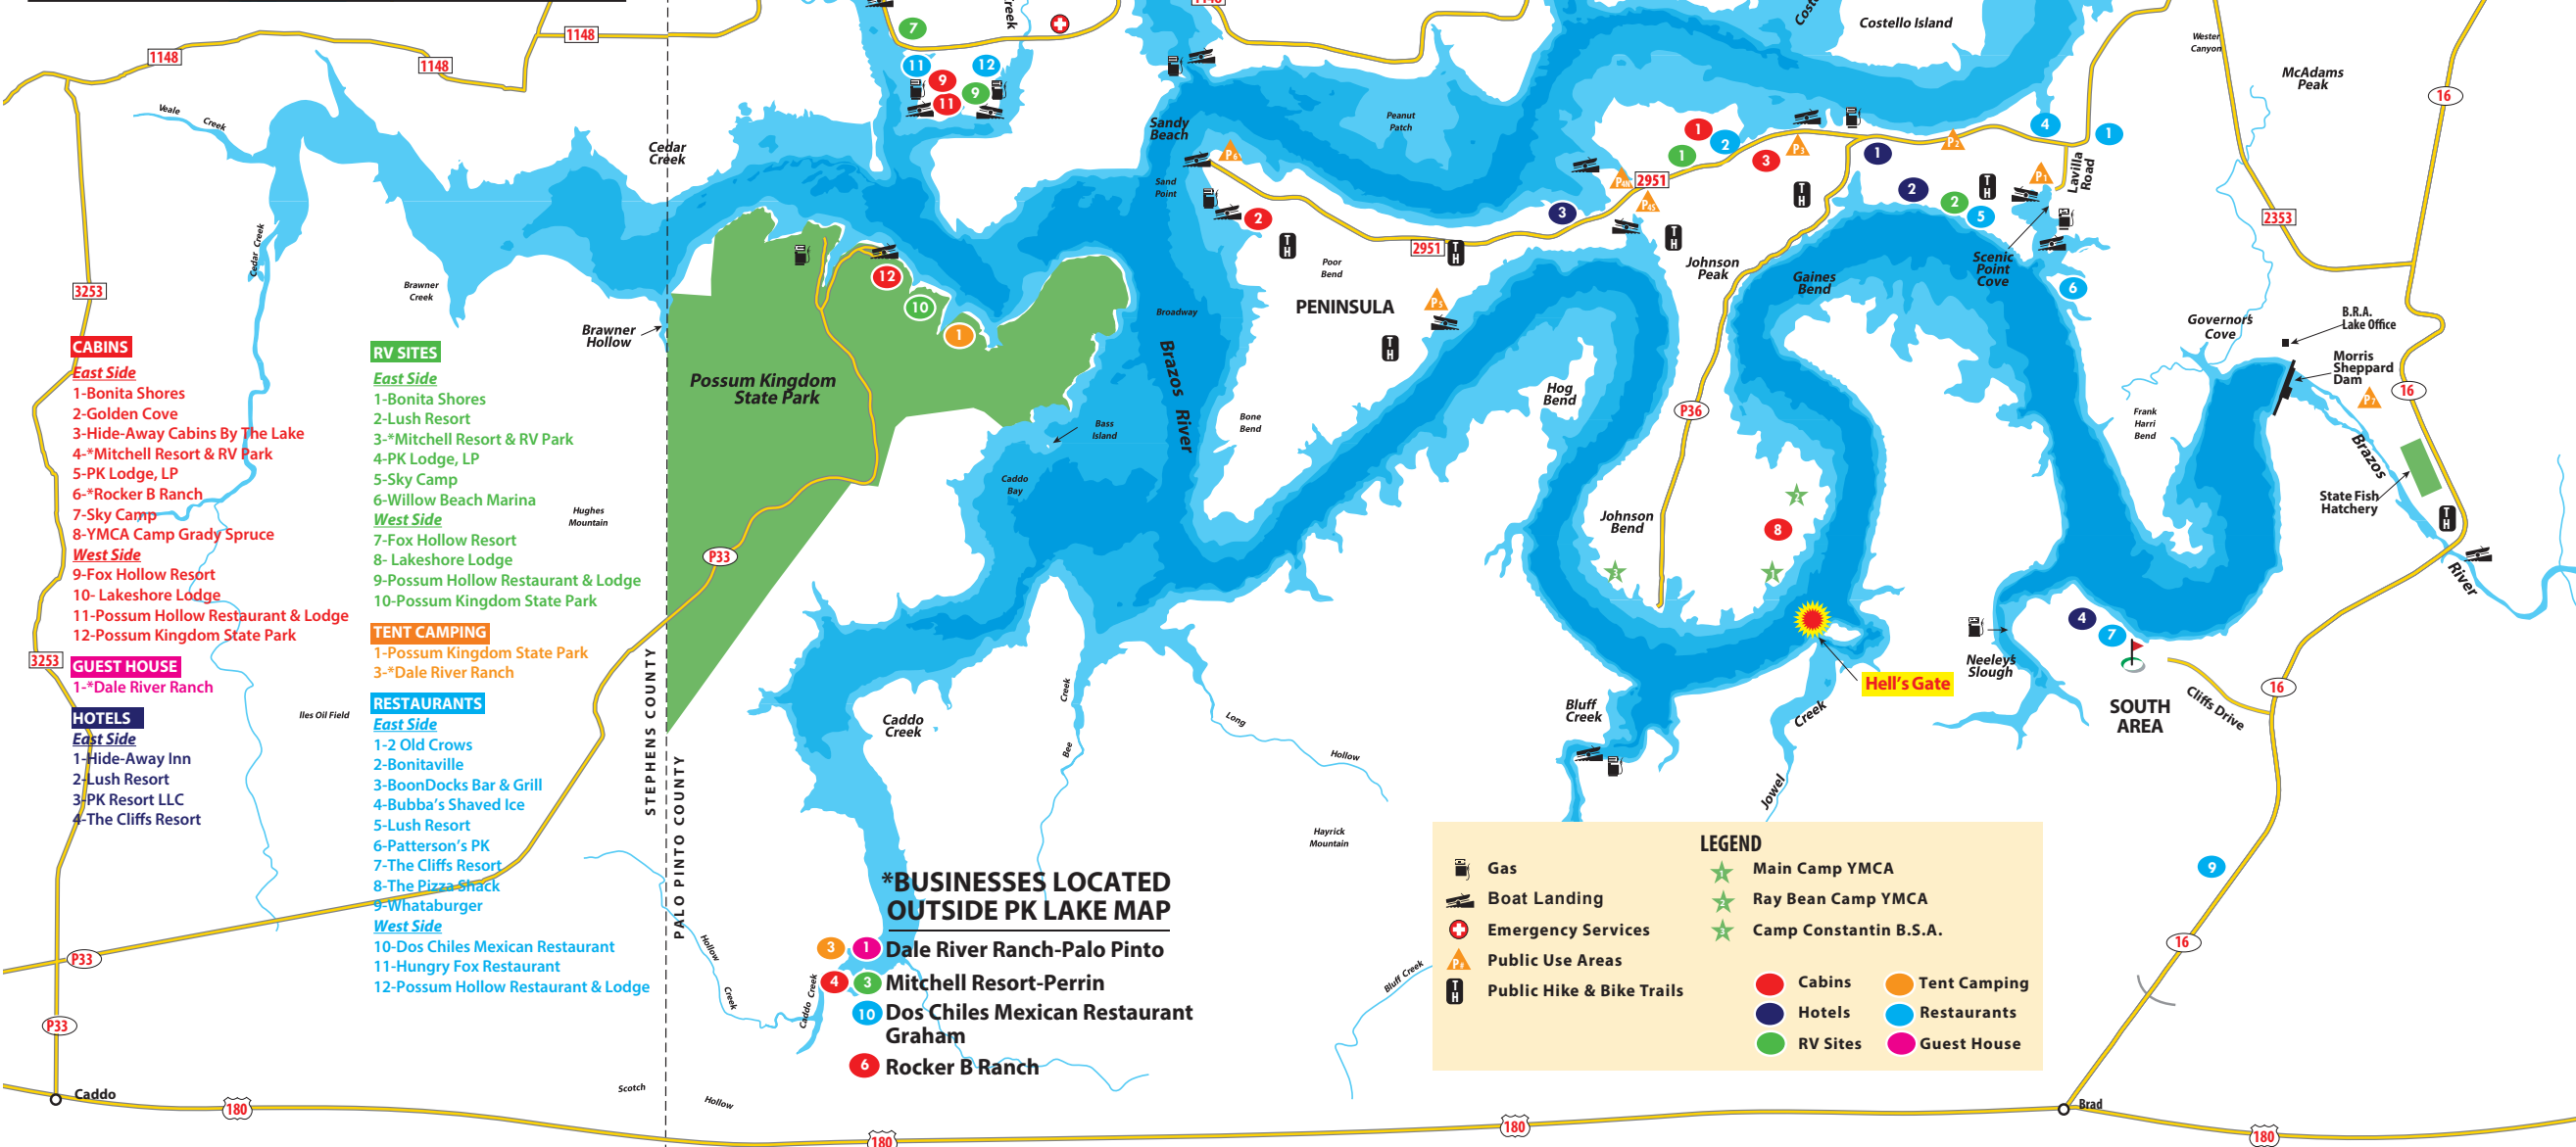

POSSUM KINGDOM LAKE MAP

Click on the business name or pin below to link to the business website for more information

SEE LEFT INSET FOR MAP CONTINUATION

- CABINS**
- East Side*
- 1-Bonita Shores
- 2-Golden Cove
- 3-Hide-Away Cabins By The Lake
- 4-*Mitchell Resort & RV Park
- 5-PK Lodge, LP
- 6-*Rocker B Ranch
- 7-Sky Camp
- 8-YMCA Camp Grady Spruce
- West Side*
- 9-Fox Hollow Resort
- 10-Lakeshore Lodge
- 11-Possum Hollow Restaurant & Lodge
- 12-Possum Kingdom State Park
- GUEST HOUSE**
- 1-*Dale River Ranch
- HOTELS**
- East Side*
- 1-Hide-Away Inn
- 2-Lush Resort
- 3-PK Resort LLC
- 4-The Cliffs Resort

- RV SITES**
- East Side*
- 1-Bonita Shores
- 2-Lush Resort
- 3-*Mitchell Resort & RV Park
- 4-PK Lodge, LP
- 5-Sky Camp
- 6-Willow Beach Marina
- West Side*
- 7-Fox Hollow Resort
- 8-Lakeshore Lodge
- 9-Possum Hollow Restaurant & Lodge
- 10-Possum Kingdom State Park
- TENT CAMPING**
- 1-Possum Kingdom State Park
- 3-*Dale River Ranch
- RESTAURANTS**
- East Side*
- 1-2 Old Crows
- 2-Bonitaville
- 3-BoonDocks Bar & Grill
- 4-Bubba's Shaved Ice
- 5-Lush Resort
- 6-Patterson's PK
- 7-The Cliffs Resort
- 8-The Pizza Shack
- 9-Whataburger
- West Side*
- 10-Dos Chiles Mexican Restaurant
- 11-Hungry Fox Restaurant
- 12-Possum Hollow Restaurant & Lodge

- *BUSINESSES LOCATED OUTSIDE PK LAKE MAP**
- 3 Dale River Ranch-Palo Pinto
 - 1 Mitchell Resort-Perrin
 - 10 Dos Chiles Mexican Restaurant Graham
 - 6 Rocker B Ranch

LEGEND

	Gas		Main Camp YMCA
	Boat Landing		Ray Bean Camp YMCA
	Emergency Services		Camp Constantin B.S.A.
	Public Use Areas		Cabins
	Public Hike & Bike Trails		Hotels
			RV Sites
			Tent Camping
			Guest House