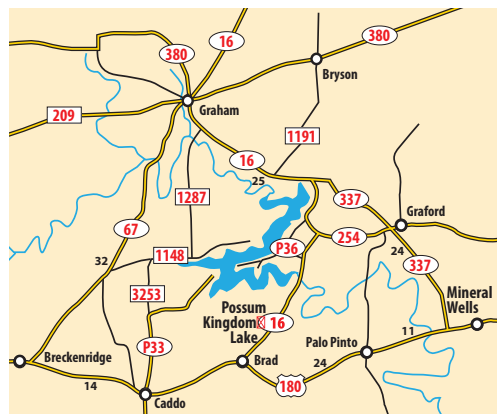

POSSUM KINGDOM LAKE MAP

Click on the business name below to link to the business website for more information

SEE LEFT INSET FOR MAP CONTINUATION

- CABINS**
- East Side*
- 1-Bonita Shores
 - 2-Golden Cove
 - 3-Hide-Away Cabins By The Lake
 - 4-*Mitchell Resort & RV Park
 - 5-PK Lodge, LP
 - 6-Sky Camp
 - 8-YMCA Camp Grady Spruce
- West Side*
- 9-Fox Hollow Resort
 - 10- Lakeshore Lodge
 - 11-Possum Hollow Restaurant & Lodge
 - 12-Possum Kingdom State Park
- GUEST HOUSE**
- 1-*Dale River Ranch
- HOTELS**
- East Side*
- 1-Hide-Away Inn
 - 2-Lush Resort
 - 3-The Cliffs Resort

- RV SITES**
- East Side*
- 1-Bonita Shores
 - 2-Lush Resort
 - 3-*Mitchell Resort & RV Park
 - 4-PK Lodge, LP
 - 5-Sky Camp
 - 6-Willow Beach Marina
- West Side*
- 7-Fox Hollow Resort
 - 8- Lakeshore Lodge
 - 9-Possum Hollow Restaurant & Lodge
 - 10-Possum Kingdom State Park
- TENT CAMPING**
- 1-Possum Kingdom State Park
 - 3-*Dale River Ranch
- RESTAURANTS**
- East Side*
- 1-2 Old Crows
 - 2-Bonitaville
 - 3-BoonDocks Bar & Grill
 - 4-Bubba's Shaved Ice
 - 5-Lush Resort
 - 6-Patterson's PK
 - 7-The Cliffs Resort
 - 8-The Pizza Shack
 - 9-Whataburger- PK General Grill
- West Side*
- 10-Dos Leones Mexican Restaurant
 - 11-Hungry Fox Restaurant
 - 12-Possum Hollow Restaurant & Lodge

- *BUSINESSES LOCATED OUTSIDE PK LAKE MAP**
- 3 1 Dale River Ranch-Palo Pinto
 - 4 3 Mitchell Resort-Perrin
 - 10 Dos Leones Mexican Restaurant Graham

LEGEND

	Gas		Main Camp YMCA
	Boat Landing		Camp Constantin B.S.A.
	Emergency Services		Cabins
	Public Use Areas		Tent Camping
	Public Hike & Bike Trails		Hotels
			RV Sites
			Guest House