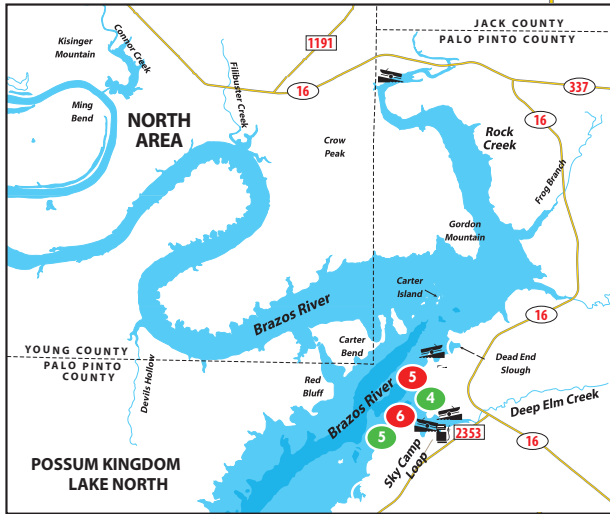

POSSUM KINGDOM LAKE MAP

Click on the business name below to link to the business website for more information

SEE LEFT INSET FOR MAP CONTINUATION

- CABINS**
- East Side*
- 1-Bonita Shores
 - 2-Golden Cove
 - 3-Hide-Away Cabins By The Lake
 - 4-*Mitchell Resort & RV Park
 - 5-PK Lodge, LP
 - 6-Sky Camp
 - 8-YMCA Camp Grady Spruce
- West Side*
- 9-Fox Hollow Resort
 - 10- Lakeshore Lodge
 - 11-Possum Hollow Restaurant & Lodge
 - 12-Possum Kingdom State Park
- GUEST HOUSE**
- 1-*Dale River Ranch
- HOTELS**
- East Side*
- 1-Hide-Away Inn
 - 2-Lush Resort
 - 3-The Cliffs Resort

- RV SITES**
- East Side*
- 1-Bonita Shores
 - 2-Lush Resort
 - 3-*Mitchell Resort & RV Park
 - 4-PK Lodge, LP
 - 5-Sky Camp
 - 6-Willow Beach Marina
- West Side*
- 7-Fox Hollow Resort
 - 8- Lakeshore Lodge
 - 9-Possum Hollow Restaurant & Lodge
 - 10-Possum Kingdom State Park
- TENT CAMPING**
- 1-Possum Kingdom State Park
 - 3-*Dale River Ranch
- RESTAURANTS**
- East Side*
- 1-2 Old Crows
 - 2-Bonitaville
 - 3-BoonDocks Bar & Grill
 - 4-Bubba's Shaved Ice
 - 5-Lush Resort
 - 6-Patterson's PK
 - 7-The Cliffs Resort
 - 8-The Pizza Shack
 - 9-Whataburger- PK General Grill
- West Side*
- 10-Dos Leones Mexican Restaurant
 - 11-Hungry Fox Restaurant
 - 12-Possum Hollow Restaurant & Lodge

- *BUSINESSES LOCATED OUTSIDE PK LAKE MAP**
- 3 1 Dale River Ranch-Palo Pinto
 - 4 3 Mitchell Resort-Perrin
 - 10 Dos Leones Mexican Restaurant Graham

LEGEND

	Gas		Main Camp YMCA
	Boat Landing		Camp Constantin B.S.A.
	Emergency Services		Cabins
	Public Use Areas		Tent Camping
	Public Hike & Bike Trails		Hotels
			RV Sites
			Guest House