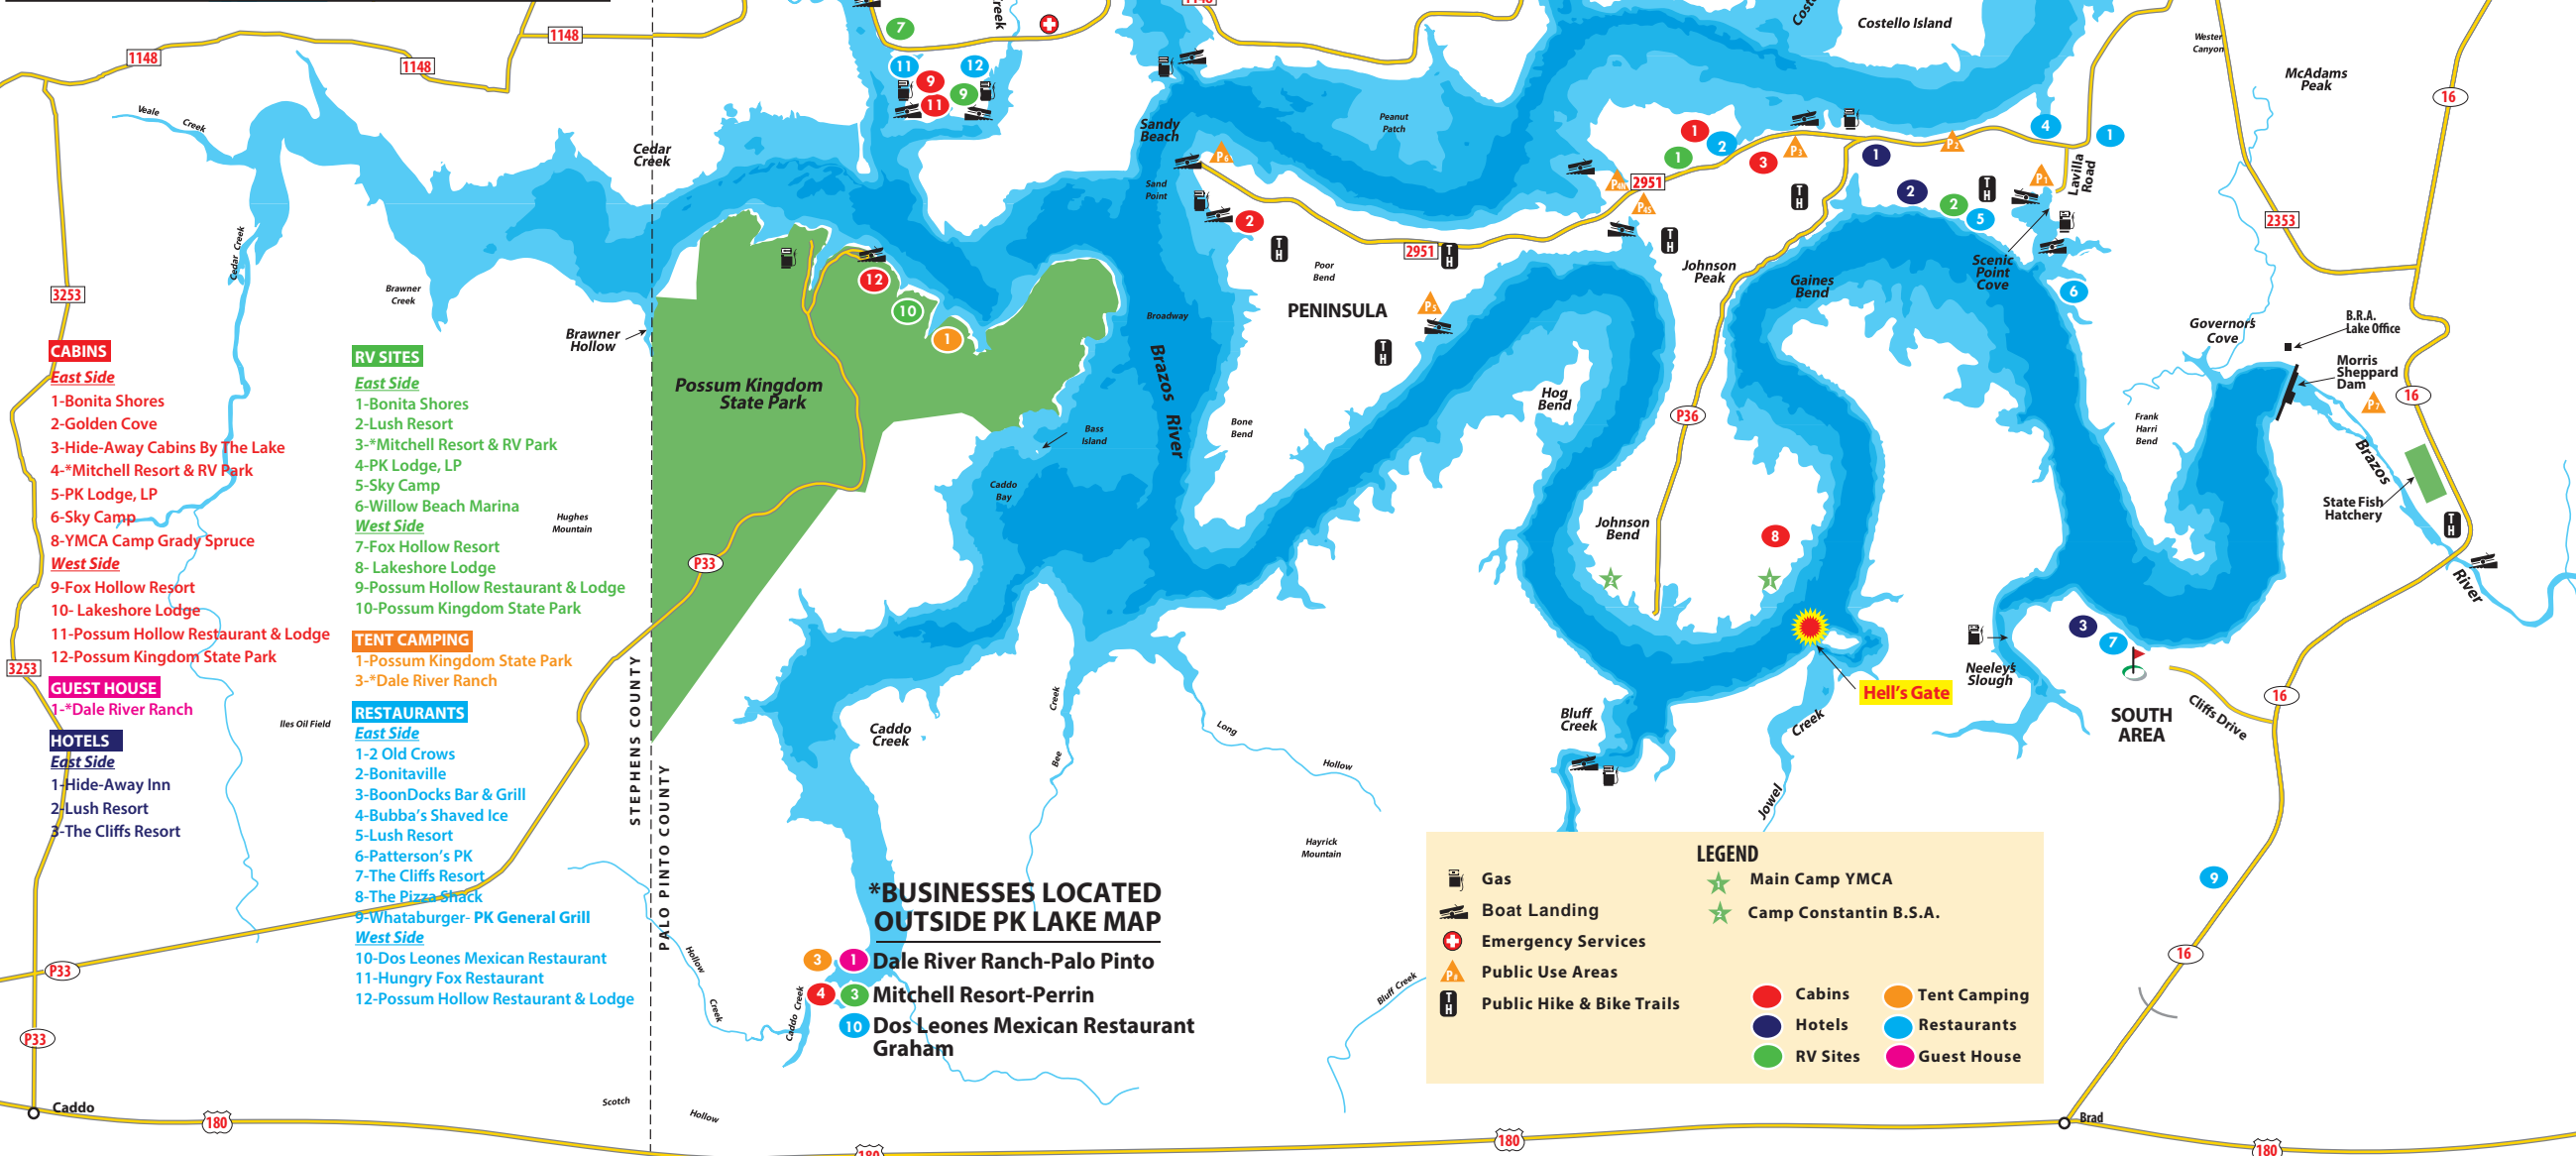

POSSUM KINGDOM LAKE MAP

Click on the business name below to link to the business website for more information

SEE LEFT INSET FOR MAP CONTINUATION

- CABINS**
- East Side*
- 1-Bonita Shores
 - 2-Golden Cove
 - 3-Hide-Away Cabins By The Lake
 - 4-*Mitchell Resort & RV Park
 - 5-PK Lodge, LP
 - 6-Sky Camp
 - 8-YMCA Camp Grady Spruce
- West Side*
- 9-Fox Hollow Resort
 - 10- Lakeshore Lodge
 - 11-Possum Hollow Restaurant & Lodge
 - 12-Possum Kingdom State Park
- GUEST HOUSE**
- 1-*Dale River Ranch
- HOTELS**
- East Side*
- 1-Hide-Away Inn
 - 2-Lush Resort
 - 3-The Cliffs Resort

- RV SITES**
- East Side*
- 1-Bonita Shores
 - 2-Lush Resort
 - 3-*Mitchell Resort & RV Park
 - 4-PK Lodge, LP
 - 5-Sky Camp
 - 6-Willow Beach Marina
- West Side*
- 7-Fox Hollow Resort
 - 8- Lakeshore Lodge
 - 9-Possum Hollow Restaurant & Lodge
 - 10-Possum Kingdom State Park
- TENT CAMPING**
- 1-Possum Kingdom State Park
 - 3-*Dale River Ranch
- RESTAURANTS**
- East Side*
- 1-2 Old Crows
 - 2-Bonitaville
 - 3-BoonDocks Bar & Grill
 - 4-Bubba's Shaved Ice
 - 5-Lush Resort
 - 6-Patterson's PK
 - 7-The Cliffs Resort
 - 8-The Pizza Shack
 - 9-Whataburger- PK General Grill
- West Side*
- 10-Dos Leones Mexican Restaurant
 - 11-Hungry Fox Restaurant
 - 12-Possum Hollow Restaurant & Lodge

- *BUSINESSES LOCATED OUTSIDE PK LAKE MAP**
- 3 1 Dale River Ranch-Palo Pinto
 - 4 3 Mitchell Resort-Perrin
 - 10 Dos Leones Mexican Restaurant Graham

LEGEND

	Gas		Main Camp YMCA
	Boat Landing		Camp Constantin B.S.A.
	Emergency Services		Cabins
	Public Use Areas		Tent Camping
	Public Hike & Bike Trails		Hotels
			RV Sites
			Guest House